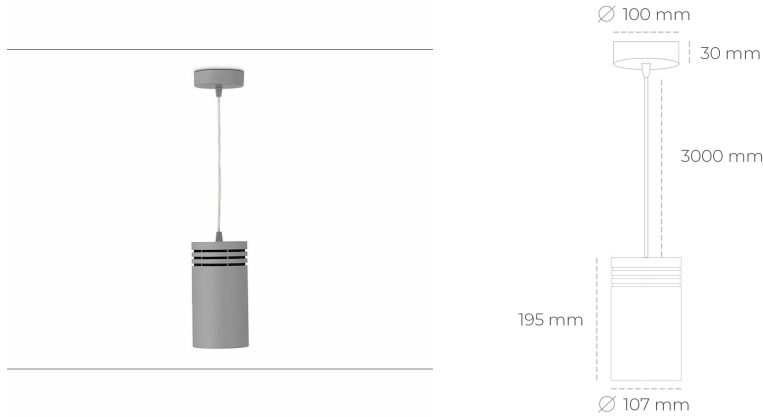

DOWNLIGHT LIDER Z 840 25W 38° GREY | ON/OFF

LED	COB
Light colour	4000 [K] |
CRI	80
Led chip flux	3690 [lm]
Luminous flux	3321 [lm]
System power	25 [W]
Luminaire Efficiency	133 [lm/W]
Beam angle	38°
Controller	ON/OFF
MacAdam	3 SDCM

Downlight LED

Suspended LED downlight. Aluminium housing. Plastic cover included. Available in white, black and grey. Any RAL palette colour available on enquiry. Power cord - 300cm. Reflector beams available: 15°, 23° 38°, 34° and 60°. Maximum power is 31W.

LUMINAIRE

Weight	1,17 [kg]
Protection rating IP , IK , class	IP 20, IK 1,
Luminaire colour	BLACK
Cover	Plastic
Operating voltage	220-240V 50-60Hz

Note: All data are typical values. Tolerance of measurements +/-10% System features may change with product improvements due to technical advances.

OPTIONS

RAL colours on inquiry, honeycomb louver on inquiry , Casambi on inquiry, DALI on inquiry, Phase-cut dimming on inquiry.

Generated: 17.09.2024

+48 32 388 80 00

www.cora.pl
cora@cora.pl

Street: Ignatza Hakuby 18
41-914 Bytom, Polska