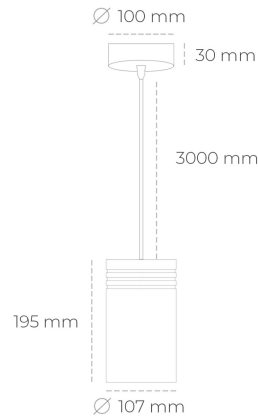

DOWNLIGHT LIDER Z 840 19W 38° GREY | ON/OFF

Article number: N202-K0001-RF840-H5-G38-ZA01_500-S1-###

LED	COB
Light colour	4000 [K]
CRI	80
Led chip flux	2839 [lm]
Luminous flux	2555 [lm]
System power	19 [W]
Luminaire Efficiency	134 [lm/W]
Beam angle	38°
Controller	ON/OFF
MacAdam	3 SDCM

Downlight LED

Suspended LED downlight. Aluminium housing. Plastic cover included. Available in white, black and grey. Any RAL palette colour available on enquiry. Power cord - 300cm. Reflector beams available: 15°, 23° 38°, 34° and 60°. Maximum power is 31W.

LUMINAIRE

Weight	1,17 [kg]
Protection rating IP , IK , class	IP 20, IK 1,
Luminaire colour	GREY
Cover	Plastic
Operating voltage	220-240V 50-60Hz

Note: All data are typical values. Tolerance of measurements +/-10% System features may change with product improvements due to technical advances.