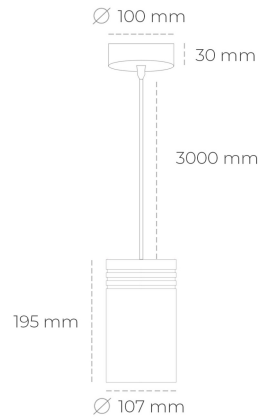

DOWNLIGHT LIDER Z 835 21W 60° GREY | ON/OFF

Article number: N202-K0001-RF835-H5-G60-ZA02_550-S1-###

LED	COB
Light colour	3500 [K]
CRI	80
Led chip flux	3061 [lm]
Luminous flux	2754 [lm]
System power	21 [W]
Luminaire Efficiency	131 [lm/W]
Beam angle	60°
Controller	ON/OFF
MacAdam	3 SDCM

Downlight LED

Suspended LED downlight. Aluminium housing. Plastic cover included. Available in white, black and grey. Any RAL palette colour available on enquiry. Power cord - 300cm. Reflector beams available: 15°, 23° 38°, 34° and 60°. Maximum power is 31W.

LUMINAIRE

Weight	1,17 [kg]
Protection rating IP , IK , class	IP 20, IK 1,
Luminaire colour	BLACK
Cover	Plastic
Operating voltage	220-240V 50-60Hz

Note: All data are typical values. Tolerance of measurements +/-10% System features may change with product improvements due to technical advances.