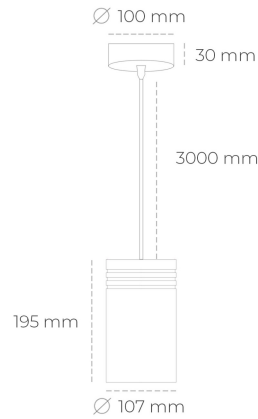

DOWNLIGHT LIDER Z 835 14W 23° GREY | ON/OFF

Article number: N202-K0001-RF835-H5-G23-ZA01_350-S1-###

LED	COB
Light colour	3500 [K]
CRI	80
Led chip flux	1948 [lm]
Luminous flux	1753 [lm]
System power	14 [W]
Luminaire Efficiency	125 [lm/W]
Beam angle	23°
Controller	ON/OFF
MacAdam	3 SDCM

Downlight LED

Suspended LED downlight. Aluminium housing. Plastic cover included. Available in white, black and grey. Any RAL palette colour available on enquiry. Power cord - 300cm. Reflector beams available: 15°, 23° 38°, 34° and 60°. Maximum power is 31W.

LUMINAIRE

Weight	1,17 [kg]
Protection rating IP , IK , class	IP 20, IK 1,
Luminaire colour	GREY
Cover	Plastic
Operating voltage	220-240V 50-60Hz

Note: All data are typical values. Tolerance of measurements +/-10% System features may change with product improvements due to technical advances.