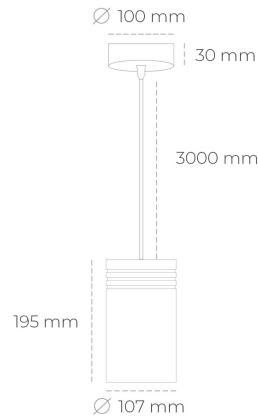

## DOWNLIGHT LIDER Z 835 25W 15° GREY | ON/OFF

Article number: N202-K0001-RF835-H5-G15-ZA02\_650-S1-###

LED	COB
Light colour	3500 [K]
CRI	80
Led chip flux	3618 [lm]
Luminous flux	3256 [lm]
System power	25 [W]
Luminaire Efficiency	130 [lm/W]
Beam angle	15°
Controller	ON/OFF
MacAdam	3 SDCM

### Downlight LED

Suspended LED downlight. Aluminium housing. Plastic cover included. Available in white, black and grey. Any RAL palette colour available on enquiry. Power cord - 300cm. Reflector beams available: 15°, 23° 38°, 34° and 60°. Maximum power is 31W.

### LUMINAIRE

Weight	1,17 [kg]
Protection rating IP , IK , class	IP 20, IK 1,
Luminaire colour	GREY
Cover	Plastic
Operating voltage	220-240V 50-60Hz

Note: All data are typical values. Tolerance of measurements +/-10% System features may change with product improvements due to technical advances.