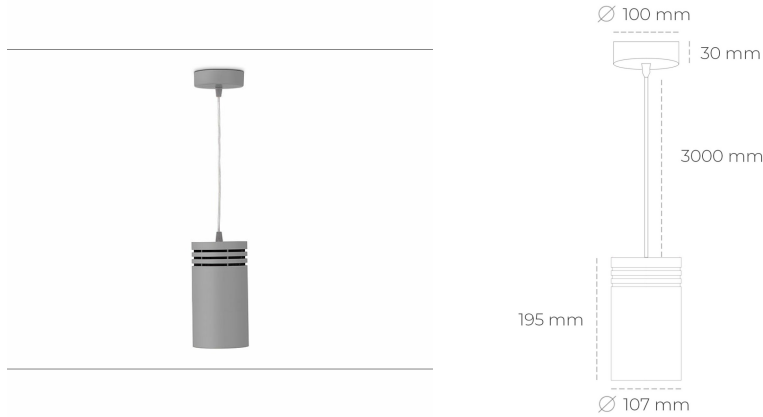

DOWNLIGHT LIDER Z 830 25W 45° GREY | ON/OFF

Article number: N202-K0001-RF830-H5-G45-ZA02_650-S1-###

LED	COB
Light colour	3000 [K]
CRI	80
Led chip flux	3538 [lm]
Luminous flux	3184 [lm]
System power	25 [W]
Luminaire Efficiency	127 [lm/W]
Beam angle	45°
Controller	ON/OFF
MacAdam	3 SDCM

Downlight LED

Suspended LED downlight. Aluminium housing. Plastic cover included. Available in white, black and grey. Any RAL palette colour available on enquiry. Power cord - 300cm. Reflector beams available: 15°, 23° 38°, 34° and 60°. Maximum power is 31W.

LUMINAIRE

Weight	1,17 [kg]
Protection rating IP , IK , class	IP 20, IK 1,
Luminaire colour	GREY
Cover	Plastic
Operating voltage	220-240V 50-60Hz

Note: All data are typical values. Tolerance of measurements +/-10% System features may change with product improvements due to technical advances.