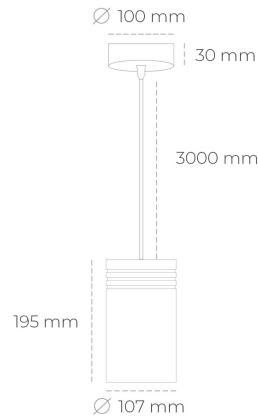

## DOWNLIGHT LIDER Z 830 31W 38° GREY | ON/OFF

Article number: N202-K0001-RF830-H5-G38-ZA03\_800-S1-###

LED	COB
Light colour	3000 [K]
CRI	80
Led chip flux	4355 [lm]
Luminous flux	3919 [lm]
System power	31 [W]
Luminaire Efficiency	126 [lm/W]
Beam angle	38°
Controller	ON/OFF
MacAdam	3 SDCM

### Downlight LED

Suspended LED downlight. Aluminium housing. Plastic cover included. Available in white, black and grey. Any RAL palette colour available on enquiry. Power cord - 300cm. Reflector beams available: 15°, 23° 38°, 34° and 60°. Maximum power is 31W.

### LUMINAIRE

Weight	1,17 [kg]
Protection rating IP , IK , class	IP 20, IK 1,
Luminaire colour	GREY
Cover	Plastic
Operating voltage	220-240V 50-60Hz

Note: All data are typical values. Tolerance of measurements +/-10% System features may change with product improvements due to technical advances.