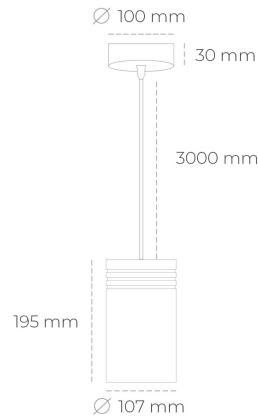

DOWNLIGHT LIDER Z 830 14W 23° GREY | ON/OFF

Article number: N202-K0001-RF830-H5-G23-ZA01_350-S1-###

LED	COB
Light colour	3000 [K]
CRI	80
Led chip flux	1905 [lm]
Luminous flux	1714 [lm]
System power	14 [W]
Luminaire Efficiency	122 [lm/W]
Beam angle	23°
Controller	ON/OFF
MacAdam	3 SDCM

Downlight LED

Suspended LED downlight. Aluminium housing. Plastic cover included. Available in white, black and grey. Any RAL palette colour available on enquiry. Power cord - 300cm. Reflector beams available: 15°, 23° 38°, 34° and 60°. Maximum power is 31W.

LUMINAIRE

Weight	1,17 [kg]
Protection rating IP , IK , class	IP 20, IK 1,
Luminaire colour	GREY
Cover	Plastic
Operating voltage	220-240V 50-60Hz

Note: All data are typical values. Tolerance of measurements +/-10% System features may change with product improvements due to technical advances.