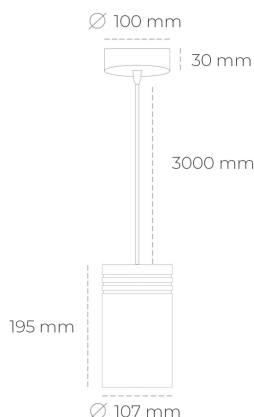

DOWNLIGHT LIDER Z 830 31W 15° GREY | ON/OFF

LED	COB
Light colour	3000 [K] |
CRI	80
Led chip flux	4355 [lm]
Luminous flux	3919 [lm]
System power	31 [W]
Luminaire Efficiency	126 [lm/W]
Beam angle	15°
Controller	ON/OFF
MacAdam	3 SDCM

Downlight LED

Suspended LED downlight. Aluminium housing. Plastic cover included. Available in white, black and grey. Any RAL palette colour available on enquiry. Power cord - 300cm. Reflector beams available: 15°, 23° 38°, 34° and 60°. Maximum power is 31W.

LUMINAIRE

Weight	1,17 [kg]
Protection rating IP , IK , class	IP 20, IK 1,
Luminaire colour	GREY
Cover	Plastic
Operating voltage	220-240V 50-60Hz

Note: All data are typical values. Tolerance of measurements +/-10% System features may change with product improvements due to technical advances.

OPTIONS

RAL colours on inquiry, honeycomb louver on inquiry , Casambi on inquiry, DALI on inquiry, Phase-cut dimming on inquiry.

Generated: 16.07.2024

+48 32 388 80 00

www.cora.pl
cora@cora.pl

Street: Ignatza Hakuby 18
41-914 Bytom, Polska