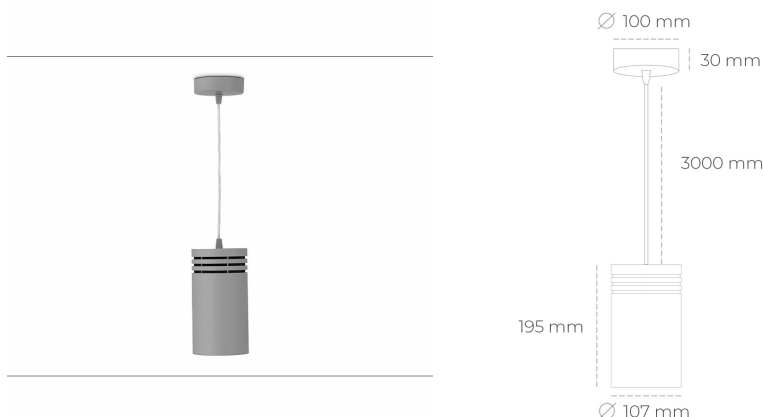

DOWNLIGHT LIDER Z 830 21W 15° GREY | ON/OFF

LED	COB
Light colour	3000 [K] |
CRI	80
Led chip flux	2994 [lm]
Luminous flux	2694 [lm]
System power	21 [W]
Luminaire Efficiency	128 [lm/W]
Beam angle	15°
Controller	ON/OFF
MacAdam	3 SDCM

Downlight LED

Suspended LED downlight. Aluminium housing. Plastic cover included. Available in white, black and grey. Any RAL palette colour available on enquiry. Power cord - 300cm. Reflector beams available: 15°, 23° 38°, 34° and 60°. Maximum power is 31W.

LUMINAIRE

Weight	1,17 [kg]
Protection rating IP , IK , class	IP 20, IK 1,
Luminaire colour	GREY
Cover	Plastic
Operating voltage	220-240V 50-60Hz

Note: All data are typical values. Tolerance of measurements +/-10% System features may change with product improvements due to technical advances.

OPTIONS

RAL colours on inquiry, honeycomb louver on inquiry , Casambi on inquiry, DALI on inquiry, Phase-cut dimming on inquiry.

Generated: 26.06.2024

+48 32 388 80 00

www.corra.pl
cora@corra.pl

Street: Ignatza Hakuby 18
41-914 Bytom, Polska