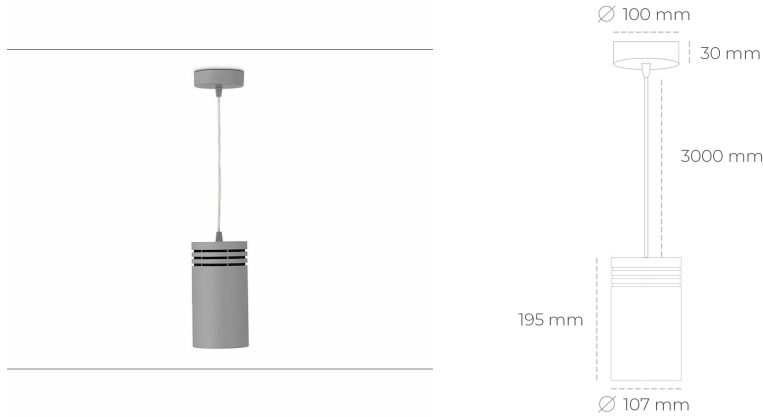

## DOWNLIGHT LIDER Z 830 19W 15° GREY | ON/OFF

Article number: N202-K0001-RF830-H5-G15-ZA01\_500-S1-###

LED	COB
Light colour	3000 [K]
CRI	80
Led chip flux	2722 [lm]
Luminous flux	2449 [lm]
System power	19 [W]
Luminaire Efficiency	129 [lm/W]
Beam angle	15°
Controller	ON/OFF
MacAdam	3 SDCM

### Downlight LED

Suspended LED downlight. Aluminium housing. Plastic cover included. Available in white, black and grey. Any RAL palette colour available on enquiry. Power cord - 300cm. Reflector beams available: 15°, 23° 38°, 34° and 60°. Maximum power is 31W.

### LUMINAIRE

Weight	1,17 [kg]
Protection rating IP , IK , class	IP 20, IK 1,
Luminaire colour	GREY
Cover	Plastic
Operating voltage	220-240V 50-60Hz

Note: All data are typical values. Tolerance of measurements +/-10% System features may change with product improvements due to technical advances.