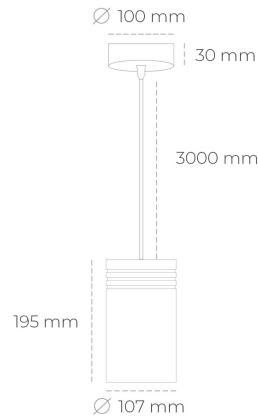

## DOWNLIGHT LIDER Z 827 21W 60° GREY | ON/OFF

Article number: N202-K0001-RF827-H5-G60-ZA02\_550-S1-###

|                      |            |
|----------------------|------------|
| LED                  | COB        |
| Light colour         | 2700 [K]   |
| CRI                  | 80         |
| Led chip flux        | 2963 [lm]  |
| Luminous flux        | 2666 [lm]  |
| System power         | 21 [W]     |
| Luminaire Efficiency | 127 [lm/W] |
| Beam angle           | 60°        |
| Controller           | ON/OFF     |
| MacAdam              | 3 SDCM     |

### Downlight LED

Suspended LED downlight. Aluminium housing. Plastic cover included. Available in white, black and grey. Any RAL palette colour available on enquiry. Power cord - 300cm. Reflector beams available: 15°, 23° 38°, 34° and 60°. Maximum power is 31W.

### LUMINAIRE

|                                   |                  |
|-----------------------------------|------------------|
| Weight                            | 1,17 [kg]        |
| Protection rating IP , IK , class | IP 20, IK 1,     |
| Luminaire colour                  | BLACK            |
| Cover                             | Plastic          |
| Operating voltage                 | 220-240V 50-60Hz |