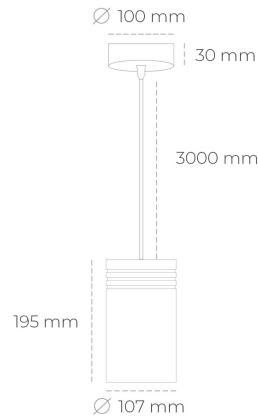

DOWNLIGHT LIDER Z 827 13W 38° GREY | ON/OFF

Article number: N202-K0001-RF827-H5-G38-ZA01_350-S1-###

LED	COB
Light colour	2700 [K]
CRI	80
Led chip flux	1886 [lm]
Luminous flux	1697 [lm]
System power	13 [W]
Luminaire Efficiency	131 [lm/W]
Beam angle	38°
Controller	ON/OFF
MacAdam	3 SDCM

Downlight LED

Suspended LED downlight. Aluminium housing. Plastic cover included. Available in white, black and grey. Any RAL palette colour available on enquiry. Power cord - 300cm. Reflector beams available: 15°, 23° 38°, 34° and 60°. Maximum power is 31W.

LUMINAIRE

Weight	1,17 [kg]
Protection rating IP , IK , class	IP 20, IK 1,
Luminaire colour	GREY
Cover	Plastic
Operating voltage	220-240V 50-60Hz

Note: All data are typical values. Tolerance of measurements +/-10% System features may change with product improvements due to technical advances.