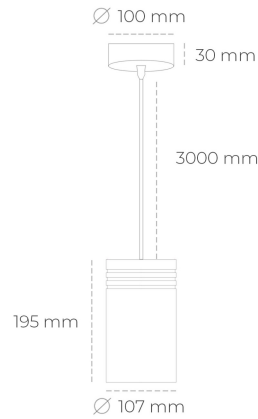

DOWNLIGHT LIDER Z 827 19W 23° GREY | ON/OFF

Article number: N202-K0001-RF827-H5-G23-ZA01_500-S1-###

LED	COB
Light colour	2700 [K]
CRI	80
Led chip flux	2694 [lm]
Luminous flux	2424 [lm]
System power	19 [W]
Luminaire Efficiency	128 [lm/W]
Beam angle	23°
Controller	ON/OFF
MacAdam	3 SDCM

Downlight LED

Suspended LED downlight. Aluminium housing. Plastic cover included. Available in white, black and grey. Any RAL palette colour available on enquiry. Power cord - 300cm. Reflector beams available: 15°, 23° 38°, 34° and 60°. Maximum power is 31W.

LUMINAIRE

Weight	1,17 [kg]
Protection rating IP , IK , class	IP 20, IK 1,
Luminaire colour	BLACK
Cover	Plastic
Operating voltage	220-240V 50-60Hz

Note: All data are typical values. Tolerance of measurements +/-10% System features may change with product improvements due to technical advances.