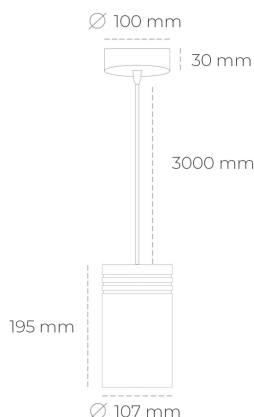

DOWNLIGHT LIDER Z 827 31W 15° GREY | ON/OFF

LED	COB
Light colour	2700 [K] |
CRI	80
Led chip flux	4311 [lm]
Luminous flux	3879 [lm]
System power	31 [W]
Luminaire Efficiency	125 [lm/W]
Beam angle	15°
Controller	ON/OFF
MacAdam	3 SDCM

Downlight LED

Suspended LED downlight. Aluminium housing. Plastic cover included. Available in white, black and grey. Any RAL palette colour available on enquiry. Power cord - 300cm. Reflector beams available: 15°, 23° 38°, 34° and 60°. Maximum power is 31W.

LUMINAIRE

Weight	1,17 [kg]
Protection rating IP , IK , class	IP 20, IK 1,
Luminaire colour	GREY
Cover	Plastic
Operating voltage	220-240V 50-60Hz

Note: All data are typical values. Tolerance of measurements +/-10% System features may change with product improvements due to technical advances.

OPTIONS

RAL colours on inquiry, honeycomb louver on inquiry , Casambi on inquiry, DALI on inquiry, Phase-cut dimming on inquiry.

Generated: 26.06.2024

+48 32 388 80 00

www.cora.pl
cora@cora.pl

Street: Ignatza Hakuby 18
41-914 Bytom, Polska