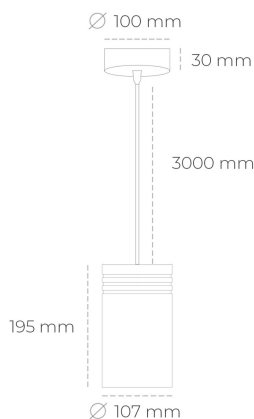

DOWNLIGHT LIDER Z 827 31W 15° GREY | ON/OFF

LED	COB
Light colour	2700 [K] |
CRI	80
Led chip flux	4311 [lm]
Luminous flux	3879 [lm]
System power	31 [W]
Luminaire Efficiency	125 [lm/W]
Beam angle	15°
Controller	ON/OFF
MacAdam	3 SDCM

Downlight LED

Suspended LED downlight. Aluminium housing. Plastic cover included. Available in white, black and grey. Any RAL palette colour available on enquiry. Power cord - 300cm. Reflector beams available: 15°, 23° 38°, 34° and 60°. Maximum power is 31W.

LUMINAIRE

Weight	1,17 [kg]
Protection rating IP , IK , class	IP 20, IK 1,
Luminaire colour	GREY
Cover	Plastic
Operating voltage	220-240V 50-60Hz

Note: All data are typical values. Tolerance of measurements +/-10% System features may change with product improvements due to technical advances.

OPTIONS

RAL colours on inquiry, honeycomb louver on inquiry , Casambi on inquiry, DALI on inquiry, Phase-cut dimming on inquiry.

Generated: 16.07.2024

+48 32 388 80 00

www.cora.pl
cora@cora.pl

Street: Ignatza Hakuby 18
41-914 Bytom, Polska