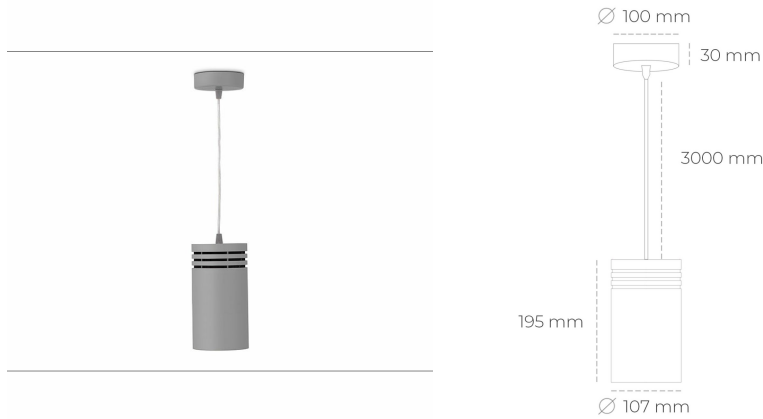

DOWNLIGHT LIDER Z 827 10W 15° GREY | ON/OFF

Article number: N202-K0001-RF827-H5-G15-ZA01_250-S1-###

LED	COB
Light colour	2700 [K]
CRI	80
Led chip flux	1347 [lm]
Luminous flux	1212 [lm]
System power	10 [W]
Luminaire Efficiency	121 [lm/W]
Beam angle	15°
Controller	ON/OFF
MacAdam	3 SDCM

Downlight LED

Suspended LED downlight. Aluminium housing. Plastic cover included. Available in white, black and grey. Any RAL palette colour available on enquiry. Power cord - 300cm. Reflector beams available: 15°, 23° 38°, 34° and 60°. Maximum power is 31W.

LUMINAIRE

Weight	1,17 [kg]
Protection rating IP , IK , class	IP 20, IK 1,
Luminaire colour	GREY
Cover	Plastic
Operating voltage	220-240V 50-60Hz

Note: All data are typical values. Tolerance of measurements +/-10% System features may change with product improvements due to technical advances.