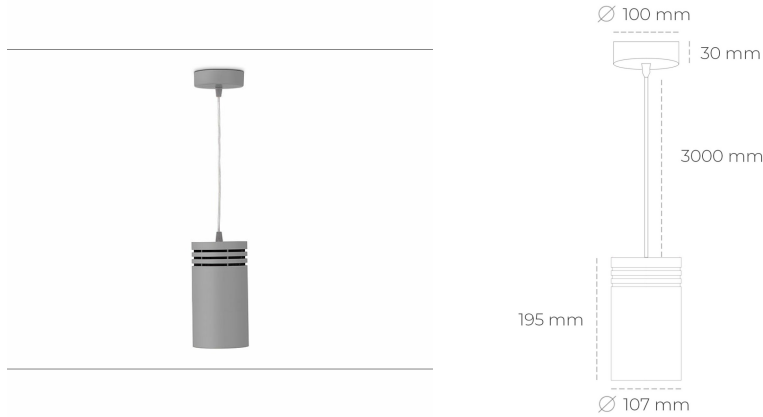

DOWNLIGHT LIDER Z 940 14W 60° GREY PREMIUM WHITE ON/OFF

Article number: N202-K0001-PW940-HA-G60-ZA01_350-S1-###

LED	COB
Light colour	4000 [K] PREMIUM WHITE
CRI	90
Led chip flux	1887 [lm]
Luminous flux	1698 [lm]
System power	14 [W]
Luminaire Efficiency	121 [lm/W]
Beam angle	60°
Controller	ON/OFF
MacAdam	3 SDCM

Downlight LED

Suspended LED downlight. Aluminium housing. Plastic cover included. Available in white, black and grey. Any RAL palette colour available on enquiry. Power cord - 300cm. Reflector beams available: 15°, 23° 38°, 34° and 60°. Maximum power is 31W.

LUMINAIRE

Weight	1,17 [kg]
Protection rating IP , IK , class	IP 20, IK 1,
Luminaire colour	BLACK
Cover	Plastic
Operating voltage	220-240V 50-60Hz

Note: All data are typical values. Tolerance of measurements +/-10% System features may change with product improvements due to technical advances.