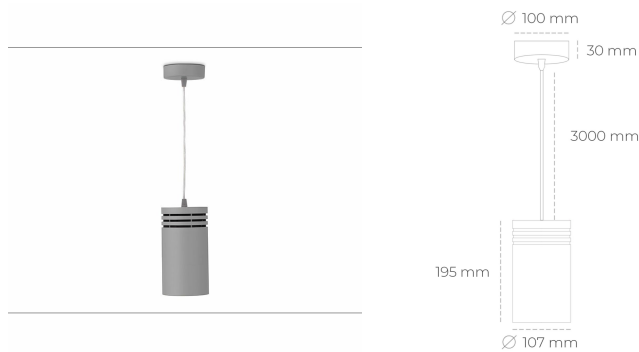

DOWNLIGHT LIDER Z 940 31W 38° GREY PREMIUM WHITE ON/OFF

Article number: N202-K0001-PW940-HA-G38-ZA03_800-S1-###

LED	COB
Light colour	4000 [K] PREMIUM WHITE
CRI	
Led chip flux	90
Luminous flux	4097 [lm]
System power	3687 [lm]
Luminaire Efficiency	31 [W]
Beam angle	119 [lm/W]
Controller	38°
MacAdam	ON/OFF
	3 SDCM

Downlight LED

Suspended LED downlight. Aluminium housing. Plastic cover included. Available in white, black and grey. Any RAL palette colour available on enquiry. Power cord - 300cm. Reflector beams available: 15°, 23° 38°, 34° and 60°. Maximum power is 31W.

LUMINAIRE

Weight	1.17 [kg]
Protection rating IP , IK , class	IP 20, IK 1,
Luminaire colour	GREY
Cover	Plastic
Operating voltage	220-240V 50-60Hz

Note: All data are typical values. Tolerance of measurements +/-10%. System features may change with product improvements due to technical advances.