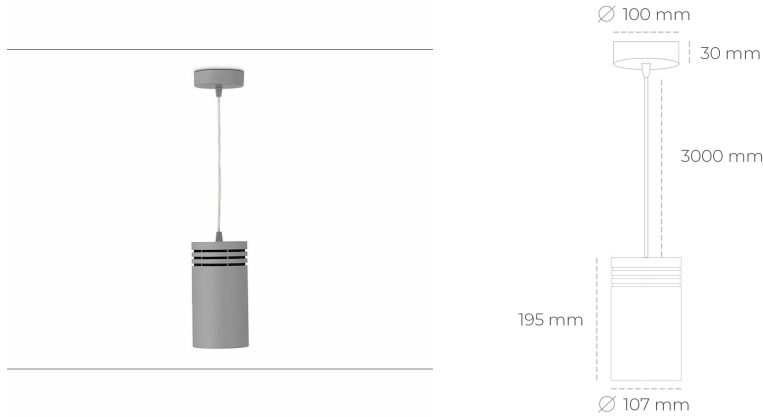

DOWNLIGHT LIDER Z 930 20W 60° GREY PREMIUM COLOR ON/OFF

Article number: N202-K0001-PC930-HA-G60-ZA01_500-S1-###

LED	COB
Light colour	3000 [K] PREMIUM COLOR
CRI	90
Led chip flux	2200 [lm]
Luminous flux	1980 [lm]
System power	20 [W]
Luminaire Efficiency	99 [lm/W]
Beam angle	60°
Controller	ON/OFF
MacAdam	3 SDCM

Downlight LED

Suspended LED downlight. Aluminium housing. Plastic cover included. Available in white, black and grey. Any RAL palette colour available on enquiry. Power cord - 300cm. Reflector beams available: 15°, 23° 38°, 34° and 60°. Maximum power is 31W.

LUMINAIRE

Weight	1,17 [kg]
Protection rating IP , IK , class	IP 20, IK 1,
Luminaire colour	BLACK
Cover	Plastic
Operating voltage	220-240V 50-60Hz

Note: All data are typical values. Tolerance of measurements +/-10% System features may change with product improvements due to technical advances.