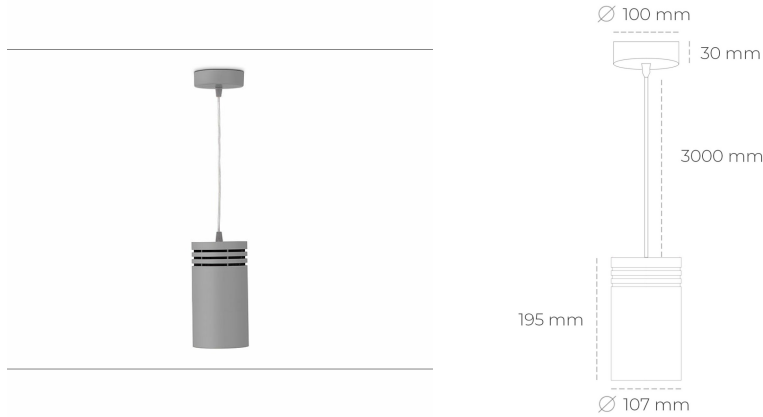

DOWNLIGHT LIDER Z 930 11W 60° GREY PREMIUM COLOR ON/OFF

Article number: N202-K0001-PC930-HA-G60-ZA01_250-S1-###

LED	COB
Light colour	3000 [K] PREMIUM COLOR
CRI	90
Led chip flux	1145 [lm]
Luminous flux	1030 [lm]
System power	11 [W]
Luminaire Efficiency	94 [lm/W]
Beam angle	60°
Controller	ON/OFF
MacAdam	3 SDCM

Downlight LED

Suspended LED downlight. Aluminium housing. Plastic cover included. Available in white, black and grey. Any RAL palette colour available on enquiry. Power cord - 300cm. Reflector beams available: 15°, 23° 38°, 34° and 60°. Maximum power is 31W.

LUMINAIRE

Weight	1,17 [kg]
Protection rating IP , IK , class	IP 20, IK 1,
Luminaire colour	GREY
Cover	Plastic
Operating voltage	220-240V 50-60Hz

Note: All data are typical values. Tolerance of measurements +/-10% System features may change with product improvements due to technical advances.