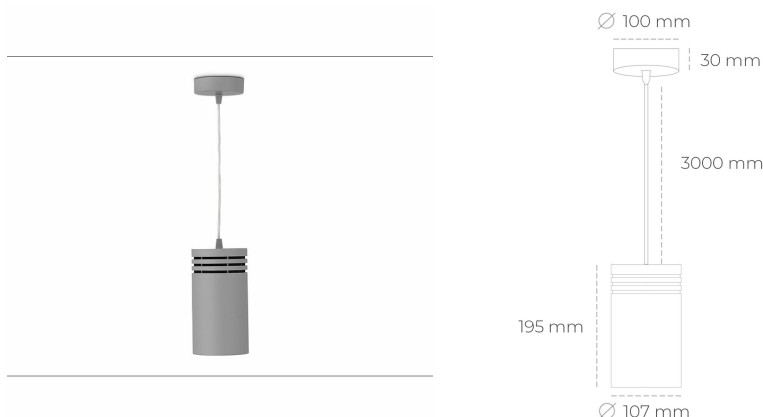

DOWNLIGHT LIDER Z 930 11W 45° GREY PREMIUM COLOR ON/OFF

LED	COB
Light colour	3000 [K] PREMIUM COLOR
CRI	90
Led chip flux	1145 [lm]
Luminous flux	1030 [lm]
System power	11 [W]
Luminaire Efficiency	94 [lm/W]
Beam angle	45°
Controller	ON/OFF
MacAdam	3 SDCM

Downlight LED

Suspended LED downlight. Aluminium housing. Plastic cover included. Available in white, black and grey. Any RAL palette colour available on enquiry. Power cord - 300cm. Reflector beams available: 15°, 23° 38°, 34° and 60°. Maximum power is 31W.

LUMINAIRE

Weight	1,17 [kg]
Protection rating IP , IK , class	IP 20, IK 1,
Luminaire colour	GREY
Cover	Plastic
Operating voltage	220-240V 50-60Hz

Note: All data are typical values. Tolerance of measurements +/-10% System features may change with product improvements due to technical advances.

OPTIONS

RAL colours on inquiry, honeycomb louver on inquiry , Casambi on inquiry, DALI on inquiry, Phase-cut dimming on inquiry.

Generated: 16.07.2024

+48 32 388 80 00

www.cora.pl
cora@cora.pl

Street: Ignatza Hakuby 18
41-914 Bytom, Polska