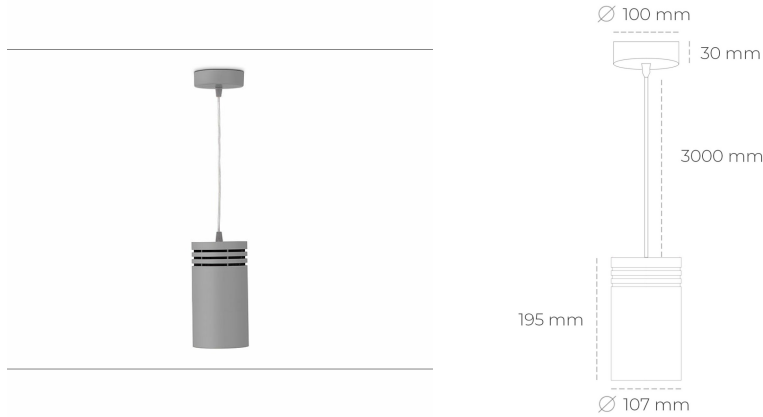

DOWNLIGHT LIDER Z 930 21W 23° GREY CRI97 ON/OFF

LED	COB
Light colour	3000 [K] CRI97
CRI	90
Led chip flux	2402 [lm]
Luminous flux	2161 [lm]
System power	21 [W]
Luminaire Efficiency	103 [lm/W]
Beam angle	23°
Controller	ON/OFF
MacAdam	3 SDCM

Downlight LED

Suspended LED downlight. Aluminium housing. Plastic cover included. Available in white, black and grey. Any RAL palette colour available on enquiry. Power cord - 300cm. Reflector beams available: 15°, 23° 38°, 34° and 60°. Maximum power is 31W.

LUMINAIRE

Weight	1,17 [kg]
Protection rating IP , IK , class	IP 20, IK 1,
Luminaire colour	GREY
Cover	Plastic
Operating voltage	220-240V 50-60Hz

Note: All data are typical values. Tolerance of measurements +/-10% System features may change with product improvements due to technical advances.

OPTIONS

RAL colours on inquiry, honeycomb louver on inquiry , Casambi on inquiry, DALI on inquiry, Phase-cut dimming on inquiry.

Generated: 29.06.2024

+48 32 388 80 00

www.cora.pl
cora@cora.pl

Street: Ignatza Hakuby 18
41-914 Bytom, Polska