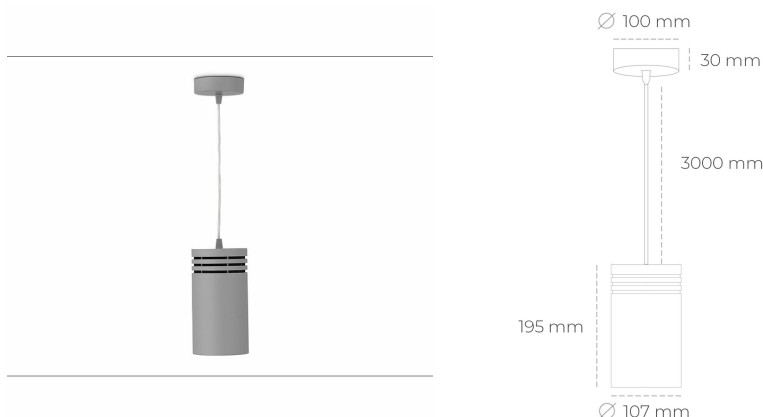

DOWNLIGHT LIDER Z 935 20W 60° GREY PREMIUM WHITE ON/OFF

LED	COB
Light colour	3500 [K] PREMIUM WHITE
CRI	90
Led chip flux	2973 [lm]
Luminous flux	2675 [lm]
System power	20 [W]
Luminaire Efficiency	134 [lm/W]
Beam angle	60°
Controller	ON/OFF
MacAdam	3 SDCM

Downlight LED

Suspended LED downlight. Aluminium housing. Plastic cover included. Available in white, black and grey. Any RAL palette colour available on enquiry. Power cord - 300cm. Reflector beams available: 15°, 23° 38°, 34° and 60°. Maximum power is 31W.

LUMINAIRE

Weight	1,17 [kg]
Protection rating IP , IK , class	IP 20, IK 1,
Luminaire colour	GREY
Cover	Plastic
Operating voltage	220-240V 50-60Hz

Note: All data are typical values. Tolerance of measurements +/-10% System features may change with product improvements due to technical advances.

OPTIONS

RAL colours on inquiry, honeycomb louver on inquiry , Casambi on inquiry, DALI on inquiry, Phase-cut dimming on inquiry.

Generated: 26.06.2024

+48 32 388 80 00

www.cora.pl
cora@cora.pl

Street: Ignatza Hakuby 18
41-914 Bytom, Polska