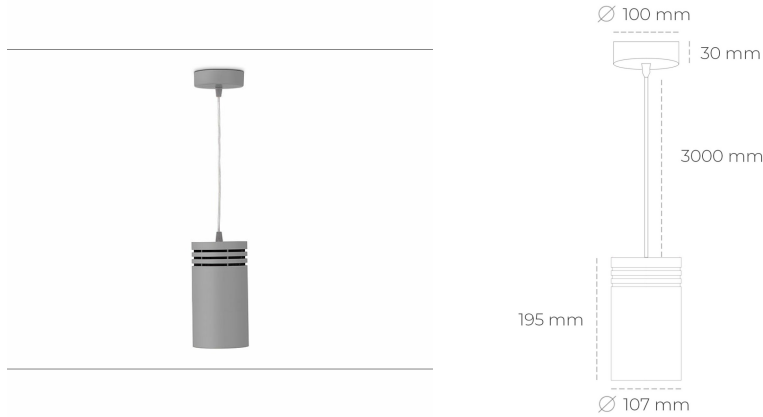

DOWNLIGHT LIDER Z 930 27W 45° GREY PREMIUM WHITE ON/OFF

Article number: N202-K0001-HE930-HA-G45-ZA02_700-S1-###

LED	COB
Light colour	3000 [K] PREMIUM WHITE
CRI	90
Led chip flux	3911 [lm]
Luminous flux	3519 [lm]
System power	27 [W]
Luminaire Efficiency	130 [lm/W]
Beam angle	45°
Controller	ON/OFF
MacAdam	3 SDCM

Downlight LED

Suspended LED downlight. Aluminium housing. Plastic cover included. Available in white, black and grey. Any RAL palette colour available on enquiry. Power cord - 300cm. Reflector beams available: 15°, 23° 38°, 34° and 60°. Maximum power is 31W.

LUMINAIRE

Weight	1,17 [kg]
Protection rating IP , IK , class	IP 20, IK 1,
Luminaire colour	GREY
Cover	Plastic
Operating voltage	220-240V 50-60Hz

Note: All data are typical values. Tolerance of measurements +/-10% System features may change with product improvements due to technical advances.