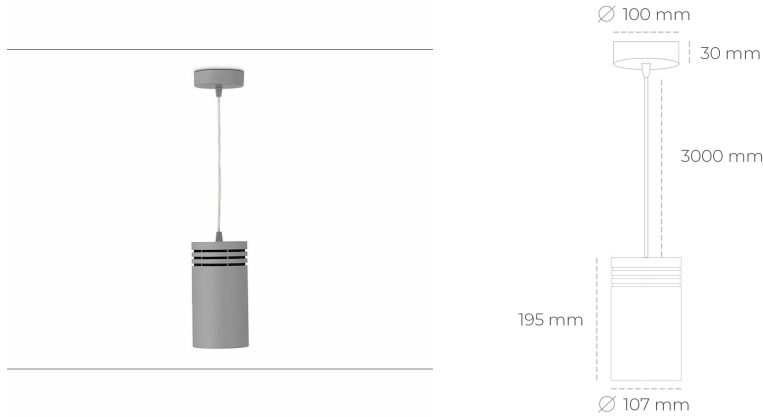

DOWNLIGHT LIDER Z 957 25W 45° GREY SPECIAL ON/OFF

LED	COB
Light colour	5700 [K] SPECIAL
CRI	90
Led chip flux	3255 [lm]
Luminous flux	2929 [lm]
System power	25 [W]
Luminaire Efficiency	117 [lm/W]
Beam angle	45°
Controller	ON/OFF
MacAdam	3 SDCM

Downlight LED

Suspended LED downlight. Aluminium housing. Plastic cover included. Available in white, black and grey. Any RAL palette colour available on enquiry. Power cord - 300cm. Reflector beams available: 15°, 23° 38°, 34° and 60°. Maximum power is 31W.

LUMINAIRE

Weight	1,17 [kg]
Protection rating IP , IK , class	IP 20, IK 1,
Luminaire colour	BLACK
Cover	Plastic
Operating voltage	220-240V 50-60Hz

Note: All data are typical values. Tolerance of measurements +/-10% System features may change with product improvements due to technical advances.

OPTIONS

RAL colours on inquiry, honeycomb louver on inquiry , Casambi on inquiry, DALI on inquiry, Phase-cut dimming on inquiry.

Generated: 17.09.2024

+48 32 388 80 00

www.corra.pl
cora@corra.pl

Street: Ignatza Hakuby 18
41-914 Bytom, Polska