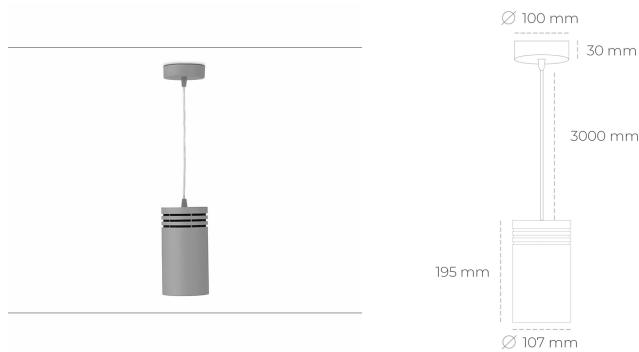

DOWNLIGHT LIDER Z 957 19W 45° GREY SPECIAL ON/OFF

Article number: N202-K0001-CC957-H5-G45-ZA01_500-S1-###

LED	COB
Light colour	5700 [K] SPECIAL
CRI	90
Led chip flux	2551 [lm]
Luminous flux	2295 [lm]
System power	19 [W]
Luminaire Efficiency	121 [lm/W]
Beam angle	45°
Controller	ON/OFF
MacAdam	3 SDCM

Downlight LED

Suspended LED downlight. Aluminium housing. Plastic cover included. Available in white, black and grey. Any RAL palette colour available on enquiry. Power cord - 300cm. Reflector beams available: 15°, 23° 38°, 34° and 60°. Maximum power is 31W.

LUMINAIRE

Weight	1.17 [kg]
Protection rating IP , IK , class	IP 20, IK 1,
Luminaire colour	GREY
Cover	Plastic
Operating voltage	220-240V 50-60Hz

Note: All data are typical values. Tolerance of measurements +/-10%
System features may change with product improvements due to technical advances.