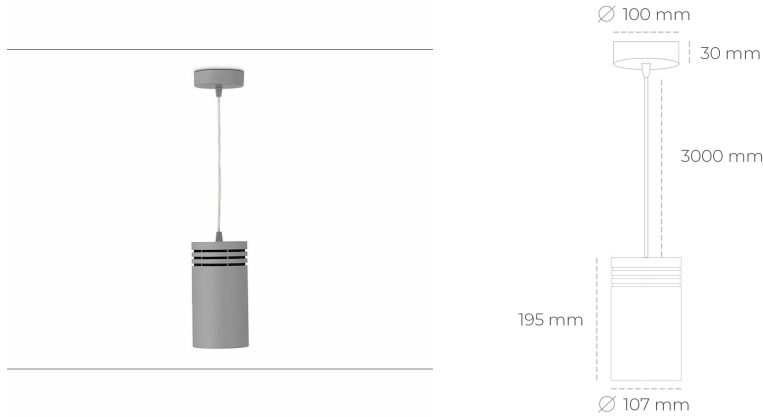

DOWNLIGHT LIDER Z 957 10W 45° GREY SPECIAL ON/OFF

LED	COB
Light colour	5700 [K] SPECIAL
CRI	90
Led chip flux	1318 [lm]
Luminous flux	1186 [lm]
System power	10 [W]
Luminaire Efficiency	119 [lm/W]
Beam angle	45°
Controller	ON/OFF
MacAdam	3 SDCM

Downlight LED

Suspended LED downlight. Aluminium housing. Plastic cover included. Available in white, black and grey. Any RAL palette colour available on enquiry. Power cord - 300cm. Reflector beams available: 15°, 23° 38°, 34° and 60°. Maximum power is 31W.

LUMINAIRE

Weight	1,17 [kg]
Protection rating IP , IK , class	IP 20, IK 1,
Luminaire colour	GREY
Cover	Plastic
Operating voltage	220-240V 50-60Hz

Note: All data are typical values. Tolerance of measurements +/-10% System features may change with product improvements due to technical advances.

OPTIONS

RAL colours on inquiry, honeycomb louver on inquiry , Casambi on inquiry, DALI on inquiry, Phase-cut dimming on inquiry.

Generated: 26.06.2024

+48 32 388 80 00

www.cora.pl
cora@cora.pl

Street: Ignatza Hakuby 18
41-914 Bytom, Polska