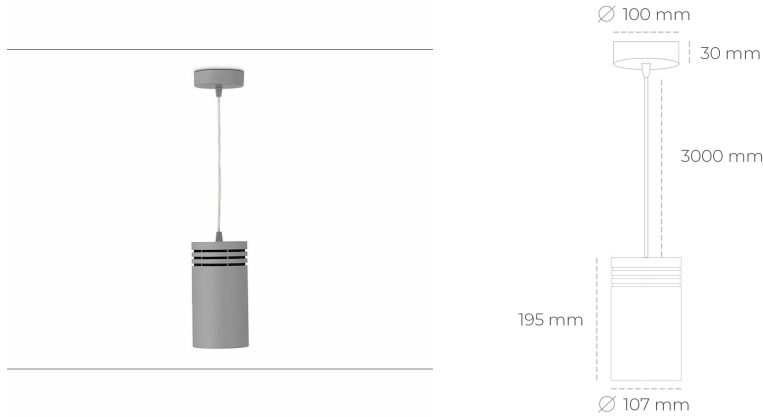

## DOWNLIGHT LIDER Z 942 27W 60° GREY MEAT WHITE ON/OFF

Article number: N202-K0001-CC942-H5-G60-ZA02\_700-S1-###

LED	COB
Light colour	4200 [K] MEAT WHITE
CRI	90
Led chip flux	2695 [lm]
Luminous flux	2425 [lm]
System power	27 [W]
Luminaire Efficiency	90 [lm/W]
Beam angle	60°
Controller	ON/OFF
MacAdam	3 SDCM

### Downlight LED

Suspended LED downlight. Aluminium housing. Plastic cover included. Available in white, black and grey. Any RAL palette colour available on enquiry. Power cord - 300cm. Reflector beams available: 15°, 23° 38°, 34° and 60°. Maximum power is 31W.

### LUMINAIRE

Weight	1,17 [kg]
Protection rating IP , IK , class	IP 20, IK 1,
Luminaire colour	BLACK
Cover	Plastic
Operating voltage	220-240V 50-60Hz

Note: All data are typical values. Tolerance of measurements +/-10% System features may change with product improvements due to technical advances.