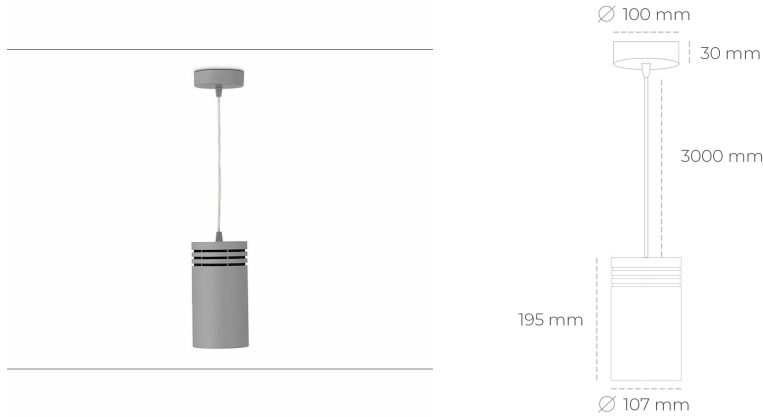

DOWNLIGHT LIDER Z 942 19W 60° GREY MEAT WHITE ON/OFF

LED	COB
Light colour	4200 [K] MEAT WHITE
CRI	90
Led chip flux	1976 [lm]
Luminous flux	1778 [lm]
System power	19 [W]
Luminaire Efficiency	94 [lm/W]
Beam angle	60°
Controller	ON/OFF
MacAdam	3 SDCM

Downlight LED

Suspended LED downlight. Aluminium housing. Plastic cover included. Available in white, black and grey. Any RAL palette colour available on enquiry. Power cord - 300cm. Reflector beams available: 15°, 23° 38°, 34° and 60°. Maximum power is 31W.

LUMINAIRE

Weight	1,17 [kg]
Protection rating IP , IK , class	IP 20, IK 1,
Luminaire colour	BLACK
Cover	Plastic
Operating voltage	220-240V 50-60Hz

Note: All data are typical values. Tolerance of measurements +/-10% System features may change with product improvements due to technical advances.

OPTIONS

RAL colours on inquiry, honeycomb louver on inquiry , Casambi on inquiry, DALI on inquiry, Phase-cut dimming on inquiry.

Generated: 17.09.2024

+48 32 388 80 00

www.cora.pl
cora@cora.pl

Street: Ignatza Hakuby 18
41-914 Bytom, Polska