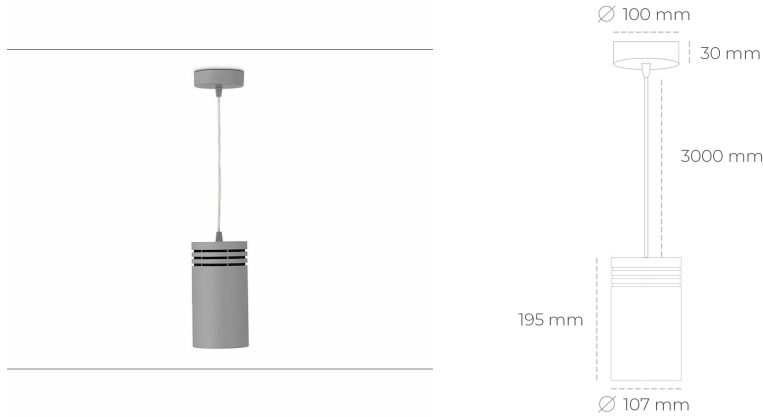

DOWNLIGHT LIDER Z 942 10W 60° GREY MEAT WHITE ON/OFF

LED	COB
Light colour	4200 [K] MEAT WHITE
CRI	90
Led chip flux	1023 [lm]
Luminous flux	920 [lm]
System power	10 [W]
Luminaire Efficiency	92 [lm/W]
Beam angle	60°
Controller	ON/OFF
MacAdam	3 SDCM

Downlight LED

Suspended LED downlight. Aluminium housing. Plastic cover included. Available in white, black and grey. Any RAL palette colour available on enquiry. Power cord - 300cm. Reflector beams available: 15°, 23° 38°, 34° and 60°. Maximum power is 31W.

LUMINAIRE

Weight	1,17 [kg]
Protection rating IP , IK , class	IP 20, IK 1,
Luminaire colour	GREY
Cover	Plastic
Operating voltage	220-240V 50-60Hz

Note: All data are typical values. Tolerance of measurements +/-10% System features may change with product improvements due to technical advances.

OPTIONS

RAL colours on inquiry, honeycomb louver on inquiry , Casambi on inquiry, DALI on inquiry, Phase-cut dimming on inquiry.

Generated: 26.06.2024

+48 32 388 80 00

www.cora.pl
cora@cora.pl

Street: Ignatza Hakuby 18
41-914 Bytom, Polska