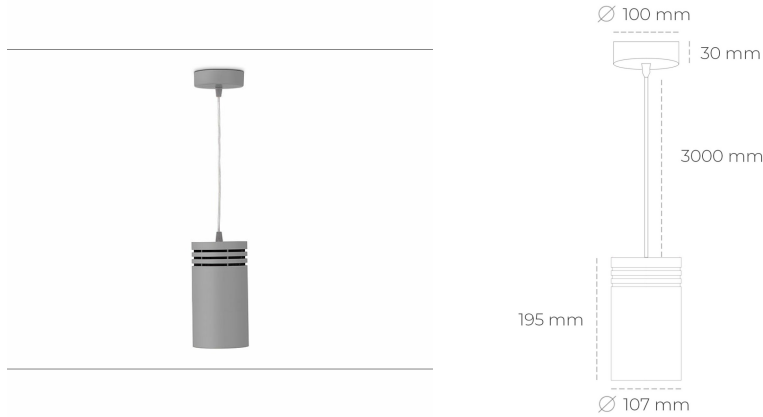

DOWNLIGHT LIDER Z 942 10W 38° GREY MEAT WHITE ON/OFF

LED	COB
Light colour	4200 [K] MEAT WHITE
CRI	90
Led chip flux	1023 [lm]
Luminous flux	920 [lm]
System power	10 [W]
Luminaire Efficiency	92 [lm/W]
Beam angle	38°
Controller	ON/OFF
MacAdam	3 SDCM

Downlight LED

Suspended LED downlight. Aluminium housing. Plastic cover included. Available in white, black and grey. Any RAL palette colour available on enquiry. Power cord - 300cm. Reflector beams available: 15°, 23° 38°, 34° and 60°. Maximum power is 31W.

LUMINAIRE

Weight	1,17 [kg]
Protection rating IP , IK , class	IP 20, IK 1,
Luminaire colour	GREY
Cover	Plastic
Operating voltage	220-240V 50-60Hz

Note: All data are typical values. Tolerance of measurements +/-10% System features may change with product improvements due to technical advances.

OPTIONS

RAL colours on inquiry, honeycomb louver on inquiry , Casambi on inquiry, DALI on inquiry, Phase-cut dimming on inquiry.

Generated: 26.06.2024

+48 32 388 80 00

www.cora.pl
cora@cora.pl

Street: Ignatza Hakuby 18
41-914 Bytom, Polska