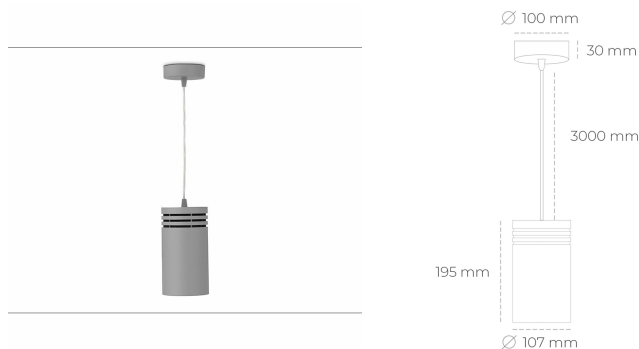

# DOWNLIGHT LIDER Z 942 21W 15° GREY MEAT WHITE ON/OFF

Article number: N202-K0001-CC942-H5-G15-ZA02\_550-S1-###

LED	COB
Light colour	4200 [K] MEAT WHITE
CRI	90
Led chip flux	2159 [lm]
Luminous flux	1943 [lm]
System power	21 [W]
Luminaire Efficiency	93 [lm/W]
Beam angle	15°
Controller	ON/OFF
MacAdam	3 SDCM

### Downlight LED

Suspended LED downlight. Aluminium housing. Plastic cover included. Available in white, black and grey. Any RAL palette colour available on enquiry. Power cord - 300cm. Reflector beams available: 15°, 23° 38°, 34° and 60°. Maximum power is 31W.

### LUMINAIRE

Weight	1.17 [kg]
Protection rating IP , IK , class	IP 20, IK 1,
Luminaire colour	GREY
Cover	Plastic
Operating voltage	220-240V 50-60Hz

Note: All data are typical values. Tolerance of measurements +/-10%  
System features may change with product improvements due to technical advances.