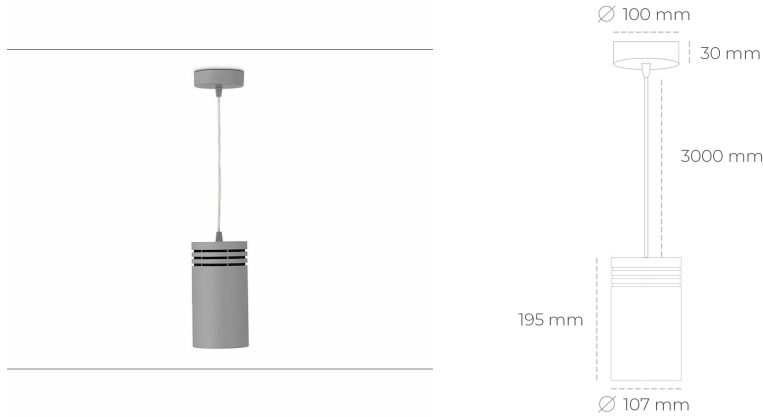

DOWNLIGHT LIDER Z 940 23W 45° GREY HI EFFICIENT ON/OFF

Article number: N202-K0001-BB940-H5-G45-ZA02_600-S1-###

LED	COB
Light colour	4000 [K] HI EFFICIENT
CRI	90
Led chip flux	3793 [lm]
Luminous flux	3413 [lm]
System power	23 [W]
Luminaire Efficiency	148 [lm/W]
Beam angle	45°
Controller	ON/OFF
MacAdam	3 SDCM

Downlight LED

Suspended LED downlight. Aluminium housing. Plastic cover included. Available in white, black and grey. Any RAL palette colour available on enquiry. Power cord - 300cm. Reflector beams available: 15°, 23° 38°, 34° and 60°. Maximum power is 31W.

LUMINAIRE

Weight	1,17 [kg]
Protection rating IP , IK , class	IP 20, IK 1,
Luminaire colour	GREY
Cover	Plastic
Operating voltage	220-240V 50-60Hz

Note: All data are typical values. Tolerance of measurements +/-10% System features may change with product improvements due to technical advances.