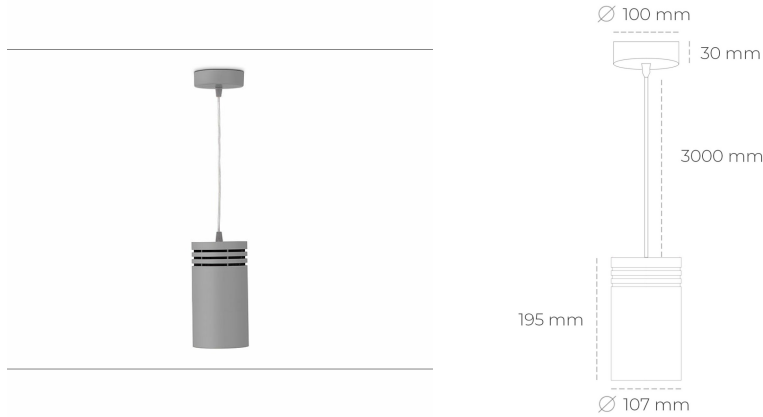

DOWNLIGHT LIDER Z 940 21W 45° GREY HI EFFICIENT ON/OFF

Article number: N202-K0001-BB940-H5-G45-ZA02_550-S1-###

LED	COB
Light colour	4000 [K] HI EFFICIENT
CRI	90
Led chip flux	3492 [lm]
Luminous flux	3142 [lm]
System power	21 [W]
Luminaire Efficiency	150 [lm/W]
Beam angle	45°
Controller	ON/OFF
MacAdam	3 SDCM

Downlight LED

Suspended LED downlight. Aluminium housing. Plastic cover included. Available in white, black and grey. Any RAL palette colour available on enquiry. Power cord - 300cm. Reflector beams available: 15°, 23° 38°, 34° and 60°. Maximum power is 31W.

LUMINAIRE

Weight	1,17 [kg]
Protection rating IP , IK , class	IP 20, IK 1,
Luminaire colour	GREY
Cover	Plastic
Operating voltage	220-240V 50-60Hz

Note: All data are typical values. Tolerance of measurements +/-10% System features may change with product improvements due to technical advances.