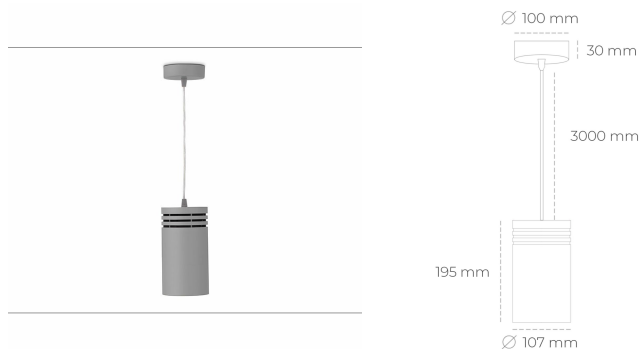

DOWNLIGHT LIDER Z 940 21W 23° GREY HI EFFICIENT ON/OFF

Article number: N202-K0001-BB940-H5-G23-ZA02_550-S1-###

LED	COB
Light colour	4000 [K] HI EFFICIENT
CRI	90
Led chip flux	3492 [lm]
Luminous flux	3142 [lm]
System power	21 [W]
Luminaire Efficiency	150 [lm/W]
Beam angle	23°
Controller	ON/OFF
MacAdam	3 SDCM

Downlight LED

Suspended LED downlight. Aluminium housing. Plastic cover included. Available in white, black and grey. Any RAL palette colour available on enquiry. Power cord - 300cm. Reflector beams available: 15°, 23°, 38°, 34° and 60°. Maximum power is 31W.

LUMINAIRE

Weight	1.17 [kg]
Protection rating IP , IK , class	IP 20, IK 1,
Luminaire colour	GREY
Cover	Plastic
Operating voltage	220-240V 50-60Hz

Note: All data are typical values. Tolerance of measurements +/-10%
System features may change with product improvements due to technical advances.