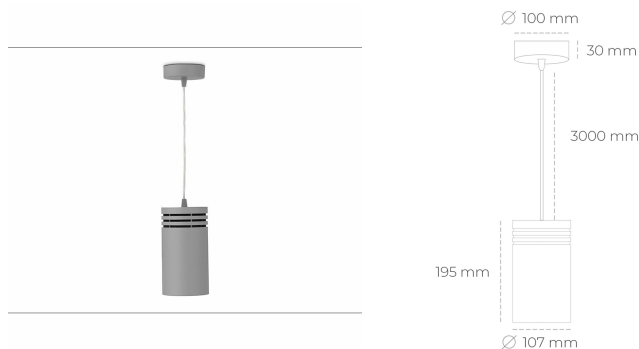

# DOWNLIGHT LIDER Z 935 27W 23° GREY HI EFFICIENT ON/OFF

Article number: N202-K0001-BB935-H5-G23-ZA02\_700-S1-###

LED	COB
Light colour	3500 [K] HI EFFICIENT
CRI	90
Led chip flux	4181 [lm]
Luminous flux	3762 [lm]
System power	27 [W]
Luminaire Efficiency	139 [lm/W]
Beam angle	23°
Controller	ON/OFF
MacAdam	3 SDCM

### Downlight LED

Suspended LED downlight. Aluminium housing. Plastic cover included. Available in white, black and grey. Any RAL palette colour available on enquiry. Power cord - 300cm. Reflector beams available: 15°, 23°, 38°, 34° and 60°. Maximum power is 31W.

### LUMINAIRE

Weight	0.87 [kg]
Protection rating IP , IK , class	IP 20, IK 1,
Luminaire colour	GREY
Cover	Plastic
Operating voltage	220-240V 50-60Hz

Note: All data are typical values. Tolerance of measurements +/-10%  
System features may change with product improvements due to technical advances.