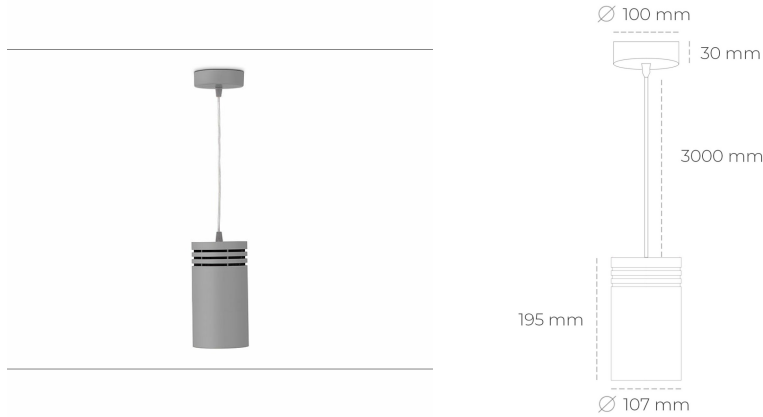

DOWNLIGHT LIDER Z 930 31W 60° GREY HI EFFICIENT ON/OFF

LED	COB
Light colour	3000 [K] HI EFFICIENT
CRI	90
Led chip flux	4956 [lm]
Luminous flux	4460 [lm]
System power	31 [W]
Luminaire Efficiency	144 [lm/W]
Beam angle	60°
Controller	ON/OFF
MacAdam	3 SDCM

Downlight LED

Suspended LED downlight. Aluminium housing. Plastic cover included. Available in white, black and grey. Any RAL palette colour available on enquiry. Power cord - 300cm. Reflector beams available: 15°, 23° 38°, 34° and 60°. Maximum power is 31W.

LUMINAIRE

Weight	1,17 [kg]
Protection rating IP , IK , class	IP 20, IK 1,
Luminaire colour	GREY
Cover	Plastic
Operating voltage	220-240V 50-60Hz

Note: All data are typical values. Tolerance of measurements +/-10% System features may change with product improvements due to technical advances.

OPTIONS

RAL colours on inquiry, honeycomb louver on inquiry , Casambi on inquiry, DALI on inquiry, Phase-cut dimming on inquiry.

Generated: 29.06.2024

+48 32 388 80 00

www.cora.pl
cora@cora.pl

Street: Ignatza Hakuby 18
41-914 Bytom, Polska