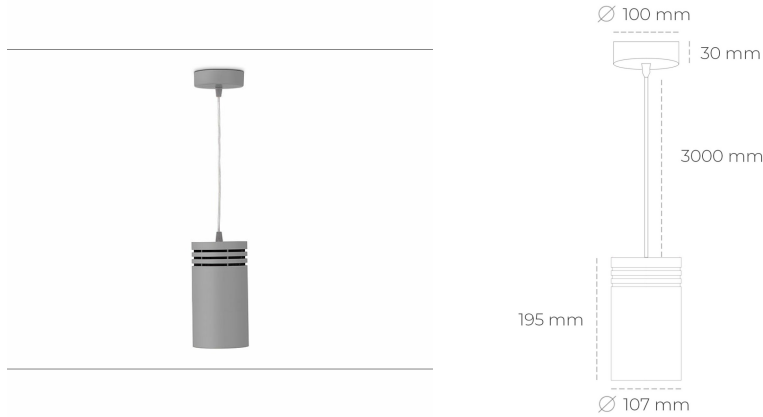

## DOWNLIGHT LIDER Z 930 21W 60° GREY HI EFFICIENT ON/OFF

Article number: N202-K0001-BB930-H5-G60-ZA02\_550-S1-###

LED	COB
Light colour	3000 [K] HI EFFICIENT
CRI	90
Led chip flux	3487 [lm]
Luminous flux	3138 [lm]
System power	21 [W]
Luminaire Efficiency	149 [lm/W]
Beam angle	60°
Controller	ON/OFF
MacAdam	3 SDCM

### Downlight LED

Suspended LED downlight. Aluminium housing. Plastic cover included. Available in white, black and grey. Any RAL palette colour available on enquiry. Power cord - 300cm. Reflector beams available: 15°, 23° 38°, 34° and 60°. Maximum power is 31W.

### LUMINAIRE

Weight	1,17 [kg]
Protection rating IP , IK , class	IP 20, IK 1,
Luminaire colour	GREY
Cover	Plastic
Operating voltage	220-240V 50-60Hz

Note: All data are typical values. Tolerance of measurements +/-10% System features may change with product improvements due to technical advances.