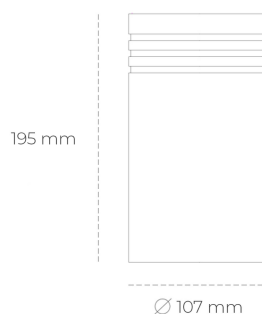

## DOWNLIGHT LIDER N 825 19W 38° BLACK BREAD ON/OFF

Article number: N201-K0002-VF825-H5-G38-ZA01\_500-S1-###

LED	COB
Light colour	2500 [K] BREAD
CRI	80
Led chip flux	2340 [lm]
Luminous flux	2106 [lm]
System power	19 [W]
Luminaire Efficiency	111 [lm/W]
Beam angle	38°
Controller	ON/OFF
MacAdam	3 SDCM

### Downlight LED

Surface mounted LED downlight. Aluminium housing. Plastic cover included. Available in white, black and grey. Any RAL palette colour available on enquiry. Reflector beam available: 15°, 23°, 38° 45° and 60°. Maximum power is 31W.

### LUMINAIRE

Weight	0,96 [kg]
Protection rating IP , IK , class	IP 20, IK 1,
Luminaire colour	BLACK
Cover	Plastic
Operating voltage	220-240V 50-60Hz

Note: All data are typical values. Tolerance of measurements +/-10% System features may change with product improvements due to technical advances.