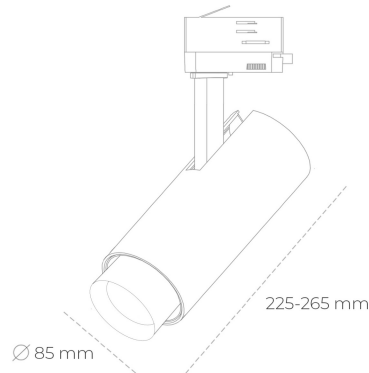

SPOTLIGHT SNIPER ZOOM 820 21W 6-60° BLACK MEAT PINK ON/OFF

Article number: N017-K0002-VE820-H9-###-ZA02_550-##-###

LED	COB
Light colour	2000 [K] MEAT PINK
CRI	80
Led chip flux	1845 [lm]
Luminous flux	1107 [lm]
System power	21 [W]
Luminaire Efficiency	53 [lm/W]
Beam angle	36°
Controller	ON/OFF
MacAdam	3 SDCM

Spotlight LED

Track mounted LED spotlight. Aluminium housing. Ceiling base installation possible. Available in white, black and grey. Any RAL palette colour available on enquiry. Adjustable telescopic lens: 6° - 60°. Maximum power is 22W

LUMINAIRE

Weight	1,54 [kg]
Protection rating IP , IK , class	IP 20, IK 3,
Luminaire colour	BLACK
Cover	Glass
Operating voltage	220-240V 50-60Hz

Note: All data are typical values. Tolerance of measurements +/-10% System features may change with product improvements due to technical advances.