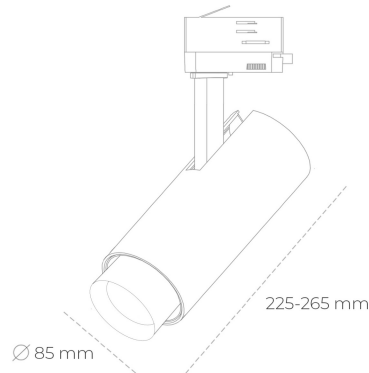

## SPOTLIGHT SNIPER ZOOM 940 21W 6-60° BLACK | ON/OFF

Article number: N017-K0002-RF940-H9-###-ZA02\_550-##-###

LED	COB
Light colour	4000 [K]
CRI	90
Led chip flux	2658 [lm]
Luminous flux	1594 [lm]
System power	21 [W]
Luminaire Efficiency	76 [lm/W]
Beam angle	36°
Controller	ON/OFF
MacAdam	3 SDCM

### Spotlight LED

Track mounted LED spotlight. Aluminium housing. Ceiling base installation possible. Available in white, black and grey. Any RAL palette colour available on enquiry. Adjustable telescopic lens: 6° - 60°. Maximum power is 22W

### LUMINAIRE

Weight	1,54 [kg]
Protection rating IP , IK , class	IP 20, IK 3,
Luminaire colour	BLACK
Cover	Glass
Operating voltage	220-240V 50-60Hz

Note: All data are typical values. Tolerance of measurements +/-10% System features may change with product improvements due to technical advances.