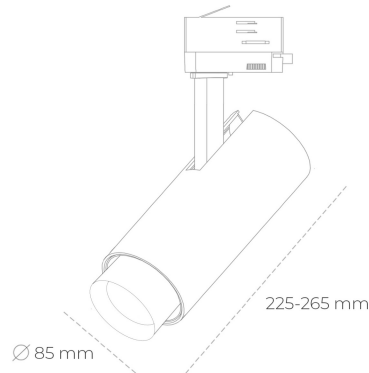

SPOTLIGHT SNIPER ZOOM 930 10W 6-60° BLACK | ON/OFF

Article number: N017-K0002-RF930-H9-###-ZA01_250-##-###

LED	COB
Light colour	3000 [K]
CRI	90
Led chip flux	1152 [lm]
Luminous flux	691 [lm]
System power	10 [W]
Luminaire Efficiency	69 [lm/W]
Beam angle	36°
Controller	ON/OFF
MacAdam	3 SDCM

Spotlight LED

Track mounted LED spotlight. Aluminium housing. Ceiling base installation possible. Available in white, black and grey. Any RAL palette colour available on enquiry. Adjustable telescopic lens: 6° - 60°. Maximum power is 22W

LUMINAIRE

Weight	1,54 [kg]
Protection rating IP , IK , class	IP 20, IK 3,
Luminaire colour	BLACK
Cover	Glass
Operating voltage	220-240V 50-60Hz

Note: All data are typical values. Tolerance of measurements +/-10% System features may change with product improvements due to technical advances.