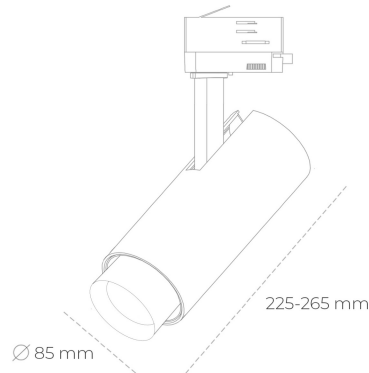

SPOTLIGHT SNIPER ZOOM 850 14W 6-60° BLACK | ON/OFF

Article number: N017-K0002-RF850-H9-###-ZA01_350-##-###

LED	COB
Light colour	5000 [K]
CRI	80
Led chip flux	2027 [lm]
Luminous flux	1216 [lm]
System power	14 [W]
Luminaire Efficiency	87 [lm/W]
Beam angle	36°
Controller	ON/OFF
MacAdam	3 SDCM

Spotlight LED

Track mounted LED spotlight. Aluminium housing. Ceiling base installation possible. Available in white, black and grey. Any RAL palette colour available on enquiry. Adjustable telescopic lens: 6° - 60°. Maximum power is 22W

LUMINAIRE

Weight	1,54 [kg]
Protection rating IP , IK , class	IP 20, IK 3,
Luminaire colour	BLACK
Cover	Glass
Operating voltage	220-240V 50-60Hz

Note: All data are typical values. Tolerance of measurements +/-10% System features may change with product improvements due to technical advances.