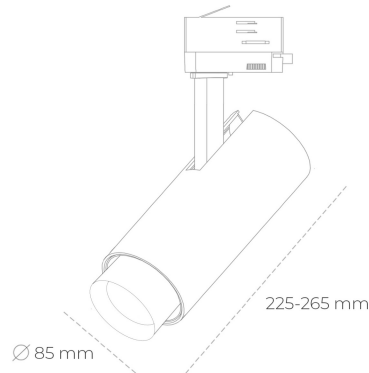

SPOTLIGHT SNIPER ZOOM 840 19W 6-60° BLACK | ON/OFF

LED	COB
Light colour	4000 [K] |
CRI	80
Led chip flux	2839 [lm]
Luminous flux	1703 [lm]
System power	19 [W]
Luminaire Efficiency	90 [lm/W]
Beam angle	36°
Controller	ON/OFF
MacAdam	3 SDCM

Spotlight LED

Track mounted LED spotlight. Aluminium housing. Ceiling base installation possible. Available in white, black and grey. Any RAL palette colour available on enquiry. Adjustable telescopic lens: 6° - 60°. Maximum power is 22W

LUMINAIRE

Weight	1,54 [kg]
Protection rating IP , IK , class	IP 20, IK 3,
Luminaire colour	BLACK
Cover	Glass
Operating voltage	220-240V 50-60Hz

Note: All data are typical values. Tolerance of measurements +/-10% System features may change with product improvements due to technical advances.

OPTIONS

Casambi on inquiry, DALI on inquiry, Phase-cut dimming on inquiry.

Generated: 26.06.2024

+48 32 388 80 00

www.cora.pl
cora@cora.pl

Street: Ignatza Hakuby 18
41-914 Bytom, Polska