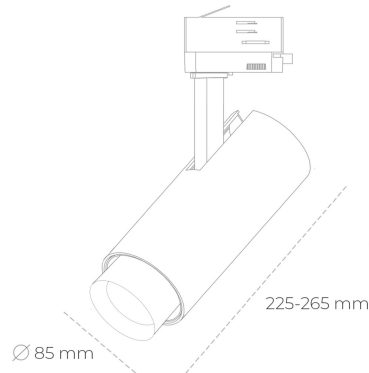

SPOTLIGHT SNIPER ZOOM 827 21W 6-60° BLACK | ON/OFF

Article number: N017-K0002-RF827-H9-###-ZA02_550-##-###

LED	COB
Light colour	2700 [K]
CRI	80
Led chip flux	2963 [lm]
Luminous flux	1777 [lm]
System power	21 [W]
Luminaire Efficiency	85 [lm/W]
Beam angle	36°
Controller	ON/OFF
MacAdam	3 SDCM

Spotlight LED

Track mounted LED spotlight. Aluminium housing. Ceiling base installation possible. Available in white, black and grey. Any RAL palette colour available on enquiry. Adjustable telescopic lens: 6° - 60°. Maximum power is 22W

LUMINAIRE

Weight	1,54 [kg]
Protection rating IP , IK , class	IP 20, IK 3,
Luminaire colour	BLACK
Cover	Glass
Operating voltage	220-240V 50-60Hz

Note: All data are typical values. Tolerance of measurements +/-10% System features may change with product improvements due to technical advances.