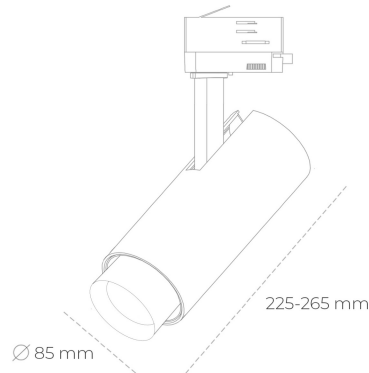

SPOTLIGHT SNIPER ZOOM 827 13W 6-60° BLACK | ON/OFF

Article number: N017-K0002-RF827-H9-###-ZA01_350-##-###

| | |
|----------------------|-----------|
| LED | COB |
| Light colour | 2700 [K] |
| CRI | 80 |
| Led chip flux | 1886 [lm] |
| Luminous flux | 1131 [lm] |
| System power | 13 [W] |
| Luminaire Efficiency | 87 [lm/W] |
| Beam angle | 36° |
| Controller | ON/OFF |
| MacAdam | 3 SDCM |

Spotlight LED

Track mounted LED spotlight. Aluminium housing. Ceiling base installation possible. Available in white, black and grey. Any RAL palette colour available on enquiry. Adjustable telescopic lens: 6° - 60°. Maximum power is 22W

LUMINAIRE

| | |
|-----------------------------------|------------------|
| Weight | 1,54 [kg] |
| Protection rating IP , IK , class | IP 20, IK 3, |
| Luminaire colour | BLACK |
| Cover | Glass |
| Operating voltage | 220-240V 50-60Hz |