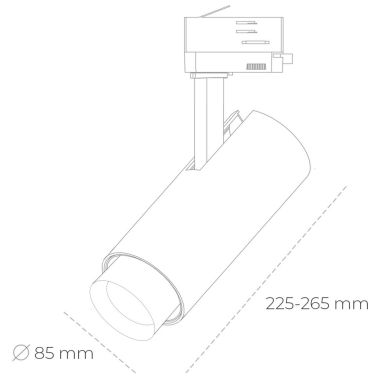

SPOTLIGHT SNIPER ZOOM 940 23W 6-60° BLACK PREMIUM WHITE ON/OFF

Article number: N017-K0002-PW940-HA-###-ZA02_600-##-###

LED	COB
Light colour	4000 [K] PREMIUM WHITE
CRI	90
Led chip flux	3157 [lm]
Luminous flux	1894 [lm]
System power	23 [W]
Luminaire Efficiency	82 [lm/W]
Beam angle	36°
Controller	ON/OFF
MacAdam	3 SDCM

Spotlight LED

Track mounted LED spotlight. Aluminium housing. Ceiling base installation possible. Available in white, black and grey. Any RAL palette colour available on enquiry. Adjustable telescopic lens: 6° - 60°. Maximum power is 22W

LUMINAIRE

Weight	1,54 [kg]
Protection rating IP , IK , class	IP 20, IK 3,
Luminaire colour	BLACK
Cover	Glass
Operating voltage	220-240V 50-60Hz

Note: All data are typical values. Tolerance of measurements +/-10% System features may change with product improvements due to technical advances.