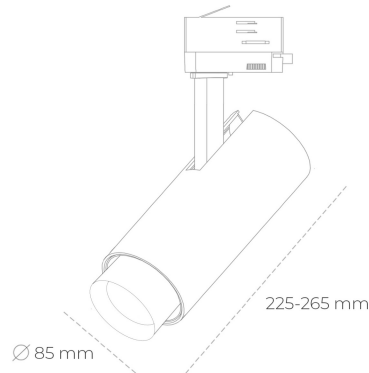

SPOTLIGHT SNIPER ZOOM 930 21W 6-60° BLACK PREMIUM COLOR ON/OFF

Article number: N017-K0002-PC930-HA-###-ZA02_550-##-###

LED	COB
Light colour	3000 [K] PREMIUM COLOR
CRI	90
Led chip flux	2396 [lm]
Luminous flux	1437 [lm]
System power	21 [W]
Luminaire Efficiency	68 [lm/W]
Beam angle	36°
Controller	ON/OFF
MacAdam	3 SDCM

Spotlight LED

Track mounted LED spotlight. Aluminium housing. Ceiling base installation possible. Available in white, black and grey. Any RAL palette colour available on enquiry. Adjustable telescopic lens: 6° - 60°. Maximum power is 22W

LUMINAIRE

Weight	1,54 [kg]
Protection rating IP , IK , class	IP 20, IK 3,
Luminaire colour	BLACK
Cover	Glass
Operating voltage	220-240V 50-60Hz

Note: All data are typical values. Tolerance of measurements +/-10% System features may change with product improvements due to technical advances.