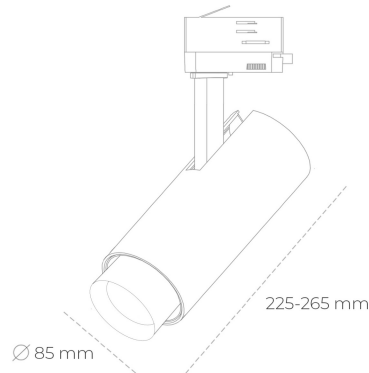

SPOTLIGHT SNIPER ZOOM 930 23W 6-60° BLACK CRI97 ON/OFF

Article number: N017-K0002-HI930-H9-###-ZA02_600-##-###

LED	COB
Light colour	3000 [K] CRI97
CRI	90
Led chip flux	2601 [lm]
Luminous flux	1560 [lm]
System power	23 [W]
Luminaire Efficiency	68 [lm/W]
Beam angle	36°
Controller	ON/OFF
MacAdam	3 SDCM

Spotlight LED

Track mounted LED spotlight. Aluminium housing. Ceiling base installation possible. Available in white, black and grey. Any RAL palette colour available on enquiry. Adjustable telescopic lens: 6° - 60°. Maximum power is 22W

LUMINAIRE

Weight	1,54 [kg]
Protection rating IP , IK , class	IP 20, IK 3,
Luminaire colour	BLACK
Cover	Glass
Operating voltage	220-240V 50-60Hz

Note: All data are typical values. Tolerance of measurements +/-10% System features may change with product improvements due to technical advances.