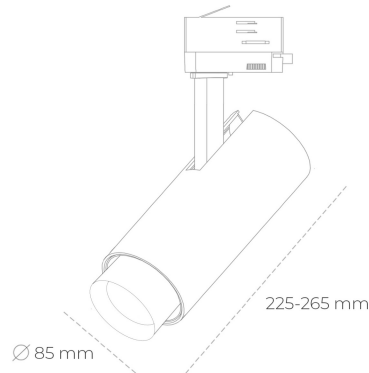

SPOTLIGHT SNIPER ZOOM 935 23W 6-60° BLACK PREMIUM WHITE ON/OFF

Article number: N017-K0002-HE935-HA-###-ZA02_600-##-###

LED	COB
Light colour	3500 [K] PREMIUM WHITE
CRI	90
Led chip flux	3513 [lm]
Luminous flux	2107 [lm]
System power	23 [W]
Luminaire Efficiency	92 [lm/W]
Beam angle	36°
Controller	ON/OFF
MacAdam	3 SDCM

Spotlight LED

Track mounted LED spotlight. Aluminium housing. Ceiling base installation possible. Available in white, black and grey. Any RAL palette colour available on enquiry. Adjustable telescopic lens: 6° - 60°. Maximum power is 22W

LUMINAIRE

Weight	1,54 [kg]
Protection rating IP , IK , class	IP 20, IK 3,
Luminaire colour	BLACK
Cover	Glass
Operating voltage	220-240V 50-60Hz

Note: All data are typical values. Tolerance of measurements +/-10% System features may change with product improvements due to technical advances.